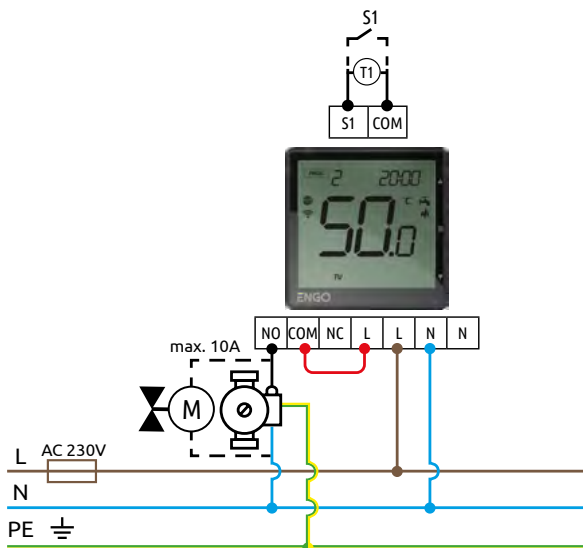

EHW-B

DHW timer

- Programmable timer for water heaters
- Adjustable operating hours
- Intuitive control panel
- Compatible with most water heaters
- No need to replace the entire system
- Built-in thermostat – temperature control
- Simple installation and configuration
- Energy savings and lower bills
- High quality construction
- Quiet, trouble-free operation
- Impact on the energy efficiency of the home

TECHNICAL INFORMATION

Power supply	230 V AC
Display temp. accuracy	0,5°C
Control algorithm	Hysteresis ($\pm 1^\circ\text{C}$ to $\pm 20^\circ\text{C}$)
Communication	Wi-Fi 2,4 GHz
Input	S1/COM – temperature sensor. or voltage free contact
Output	NO/COM/NC, 5(2)A
Dimensions [mm]	90 x 90 x 44

CONNECTION DESCRIPTION

a) Connection diagram for pump / actuator

b) Connection diagram for hot water valve via hot water stat.