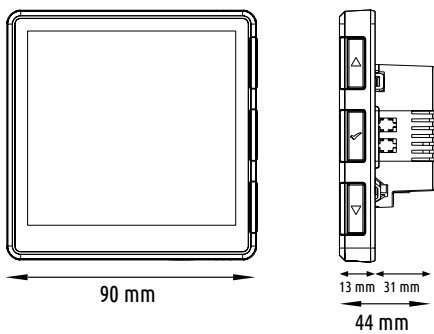

TECHNICAL INFORMATION

Power supply	230 V AC
Display temp. accuracy	0,5°C
Control algorithm	Hysteresis ($\pm 1^\circ\text{C}$ to $\pm 20^\circ\text{C}$)
Communication	Wi-Fi 2,4 GHz
Input	S1/COM – temperature sensor. or voltage free contact
Output	NO/COM/NC, 5(2)A
Dimensions [mm]	90 x 90 x 44